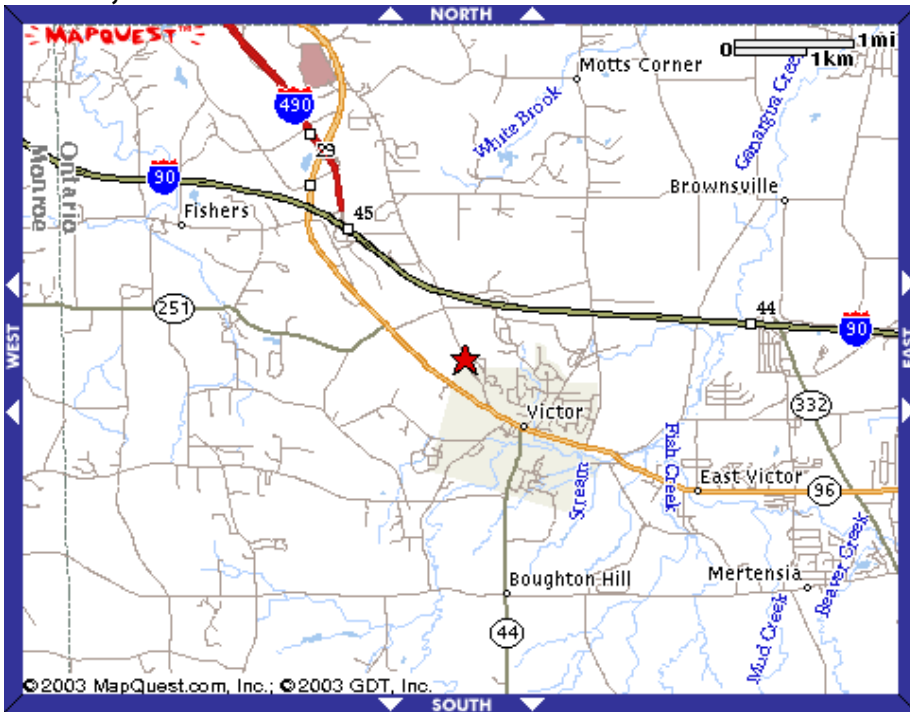

**Directions:  
935 High Street  
Victor, NY 14564**

**From the East:**

Travel NYS Thruway (west) to Exit 44 (Rte 332, Canandaigua/Victor Exit). Go straight after the toll booths onto Rte 332. Turn right onto Rte 96. Proceed to the village of Victor. Turn Right onto High Street (3<sup>rd</sup> traffic light in the village of Victor). Take High Street to the school. The school is approximately 0.25 mile on the right. Take second entrance.

**From Rochester:**

Travel 490 east to the Victor exit (last exit before the Thruway - exit 29). The exit ramp will put you on Rte. 96. Follow Rte 96 approximately 2 miles to Lane Rd. Turn left onto Lane Rd. (There is a Ford dealership on the right and a traffic light just before Lane Rd). Follow Lane Rd. to first Stop sign and turn right onto High Street. The school is approximately 0.5 mile on the left.